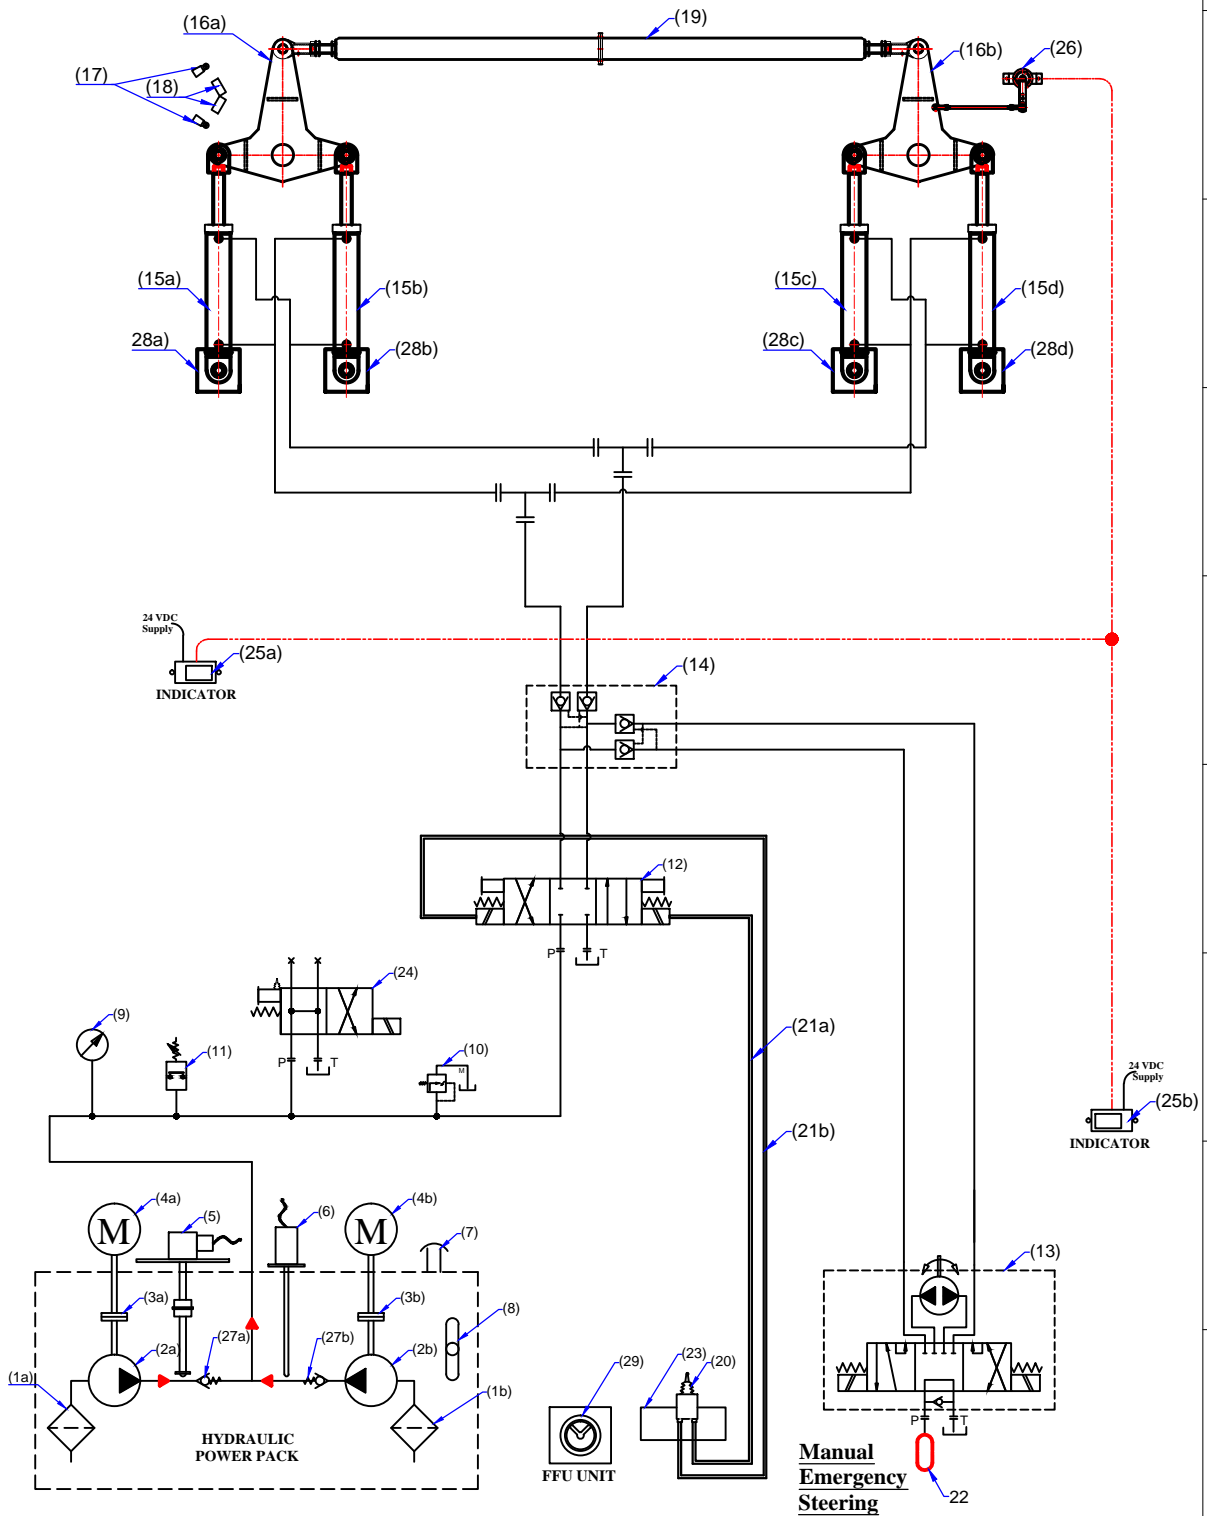

Electro - Hyd. - JumboZ-2800 - 2x 2

**MAC ♦ N ♦ HOM SYSTEMS
KOCHI - 20**

DESIGNATION

DWG. No.

DATE

CONNECTION ROD
SYNCHRONISATION

MHS-4122 - 1/2

21.05.2024